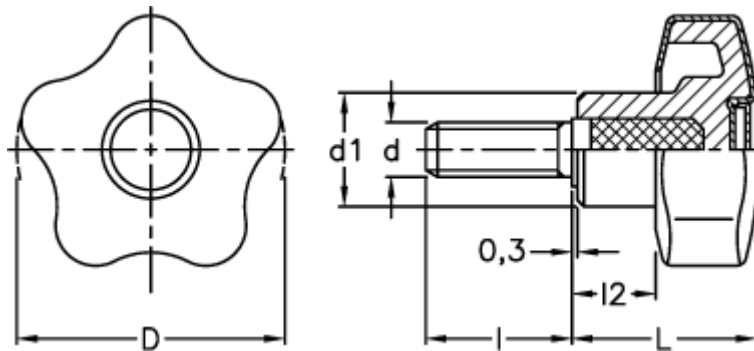

# Data Sheet

Article number: 23021699712

Description: E+G Lobe knobs

VCT.53 p-M10x20 SOFT C2 RAL2004 - orange cap

## Measures

D	= 53
d1	= 19.0
d 6g	= M10
l	= 20
L	= 34.0
l2	= 13.0